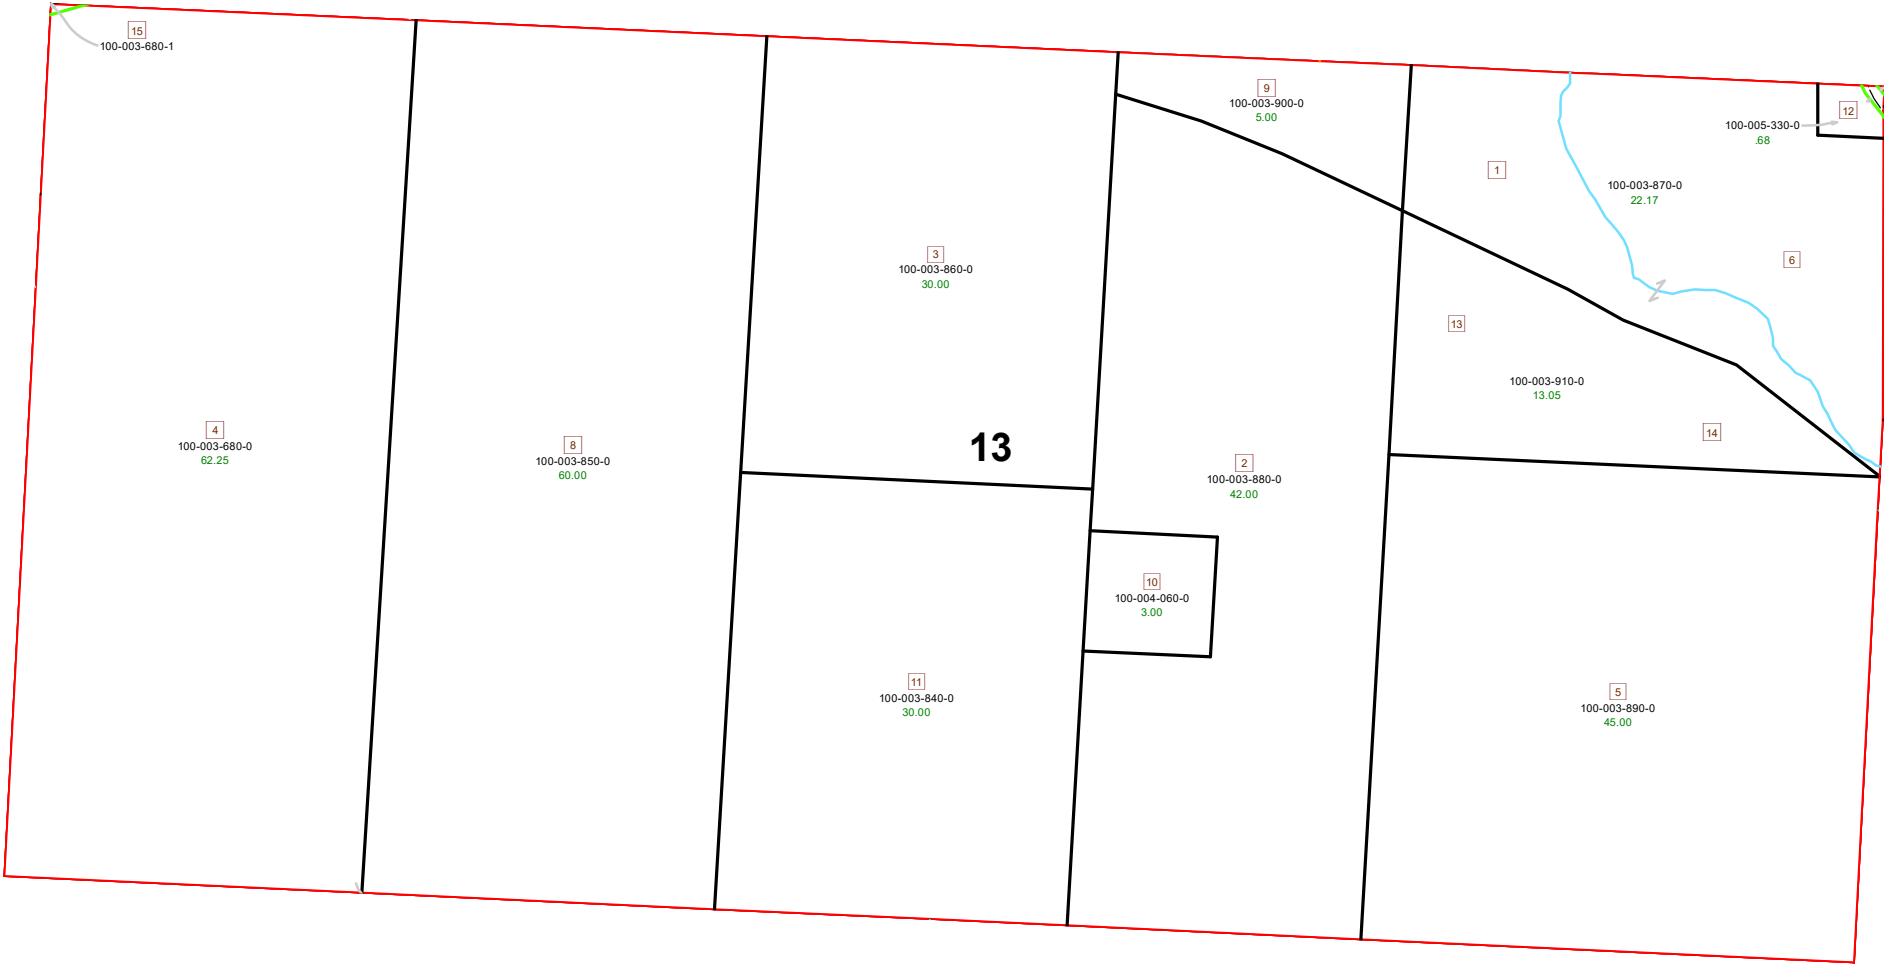

MARION TOWNSHIP FRACTION 13 R12 TWP 8 MORGAN COUNTY, OH

PIN	Owner	VOL	PAGE	LegalDescr	Acres
100-005-330-0	MAYLE CECIL M JR	OR222	510	R12 T08 S00 FR 13 SD 12	0.68
100-004-060-0	WILLIAM JEFFERS FAMILY TREE FARM LTD	OR207	1298	R12 T08 S00 FR 13 SD 10	3
100-003-840-0	WILLIAM JEFFERS FAMILY TREE FARM LTD	OR207	1298	R12 T08 S00 FR 13 SD 11	30
100-003-890-0	WILLIAM JEFFERS FAMILY TREE FARM LTD	OR207	1298	R12 T08 S00 FR 13 SD 5	45
100-003-910-0	WILLIAM JEFFERS FAMILY TREE FARM LTD	OR207	1298	R12 T08 S00 FR 13 SD 13-14	13.05
100-003-880-0	WILLIAM JEFFERS FAMILY TREE FARM LTD	OR207	1298	R12 T08 S00 FR 13 SD 2	42
100-003-870-0	WILLIAM JEFFERS FAMILY TREE FARM LTD	OR207	1298	R12 T08 S00 FR 13 SD 1-6	22.17
100-003-900-0	WILLIAM JEFFERS FAMILY TREE FARM LTD	OR207	1298	R12 T08 S00 FR 13 SD 9	5
100-003-860-0	WILLIAM JEFFERS FAMILY TREE FARM LTD	OR207	1298	R12 T08 S00 FR 13 SD 3	30
100-003-850-0	WILLIAM JEFFERS FAMILY TREE FARM LTD	OR207	1298	R12 T08 S00 FR 13 SD 8	60
100-003-680-0	WILLIAM JEFFERS FAMILY TREE FARM LTD	OR207	1298	R12 T08 S00 FR 13 SD 4	62.254

Boundaries	
----- Hidden	--- ROW
--- Hydro	--- Section
--- Roads	--- Lot
--- County	--- Township
--- Parcel	--- Parcels

Disclaimer: The information that these maps contains is for reference purposes only. Please bring any erros to the attention of the Engineer's Office staff.
Thank you

Source: Morgan County Engineer's Office
Author: Marcia Wolfe
Date: 7/10/2020